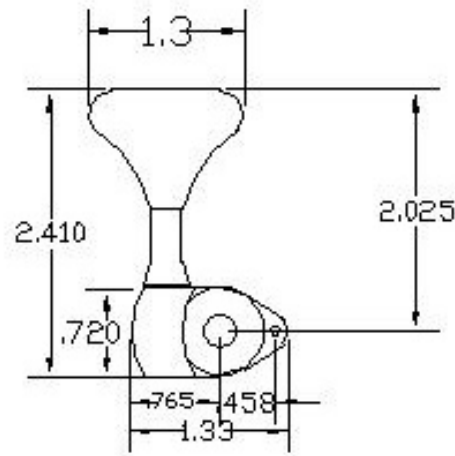

CLOVER KEY

"Y" KEY

CUSTOM "Y" KEY CUT DOWN
(AVAILABLE UPON REQUEST)

SIDE VIEW
(3/8" STRING POST)

SIDE VIEW

ULTRALITE DIMENSIONS