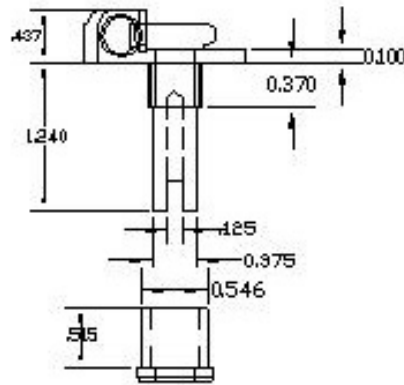

CLOVER KEY

"Y" KEY

CUSTOM "Y" KEY CUT DOWN
(AVAILABLE UPON REQUEST)

SIDE VIEW
(3/8" STRING POST)

SIDE VIEW

ULTRALITE DIMENSIONS