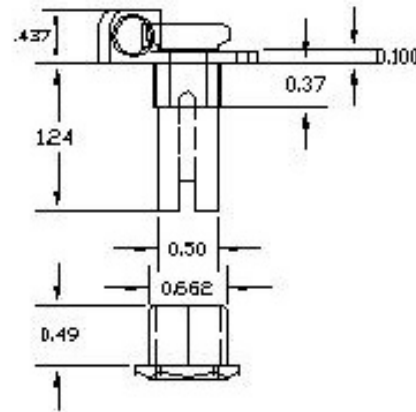

CLOVER KEY

"Y" KEY

CUSTOM "Y" KEY CUT DOWN
(AVAILABLE UPON REQUEST)

SIDE VIEW
(3/8" STRING POST)

SIDE VIEW

ULTRALITE DIMENSIONS