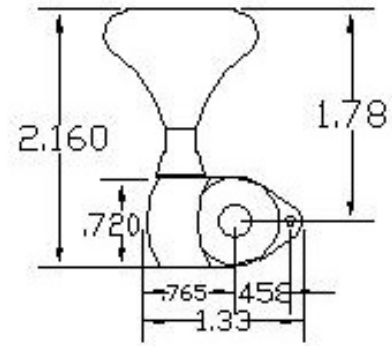

CLOVER KEY

"Y" KEY

CUSTOM "Y" KEY CUT DOWN
(AVAILABLE UPON REQUEST)

SIDE VIEW
(3/8" STRING POST)

SIDE VIEW

ULTRALITE DIMENSIONS