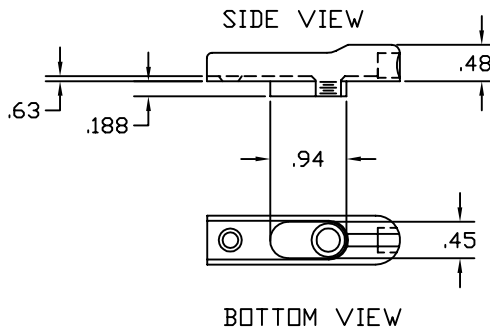

SADDLE DETAIL

Two sizes of string tubes are available

Tube head dimensions

Triple Lock Down Dimensions