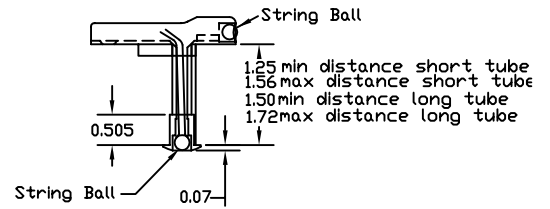

SADDLE DETAIL

Two sizes of string tubes are available

Tube head dimensions

Triple Lock Down Dimensions