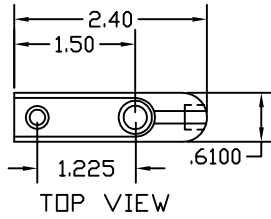

SADDLE DETAIL

Two sizes of string tubes are available

Tube head dimensions

Triple Lock Down Dimensions