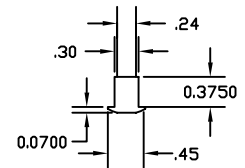

SADDLE DETAIL

Two sizes of string tubes are available

Tube head dimensions

Triple Lock Down Dimensions