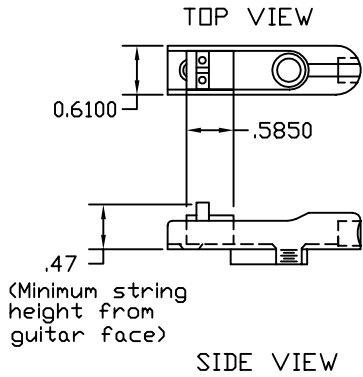

SADDLE DETAIL

Two sizes of string tubes are available

Tube head dimensions

Triple Lock Down Dimensions