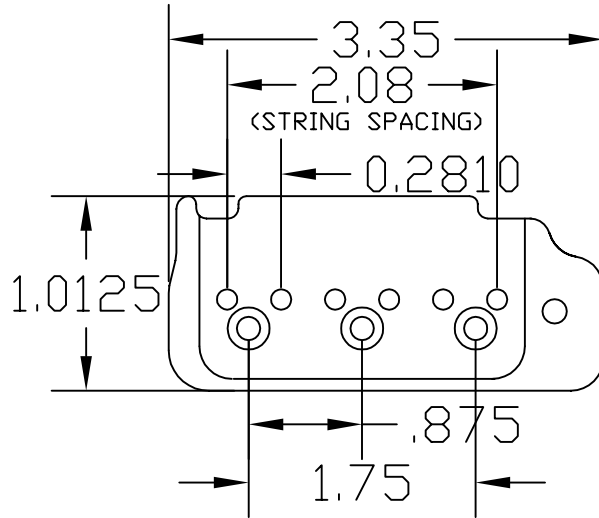

42100 TREMOLO DIMENSIONS

SADDLE ADJUSTMENT INFORMATION

MINIMUM ADJUSTABLE STRING HEIGHT DISTANCE

MAXIMUM ADJUSTABLE STRING HEIGHT DISTANCE

8248 STATE ROUTE 96
Interlaken, NY 14847 U.S.A.

TEL:607-532-9404 FAX:607-532-9530