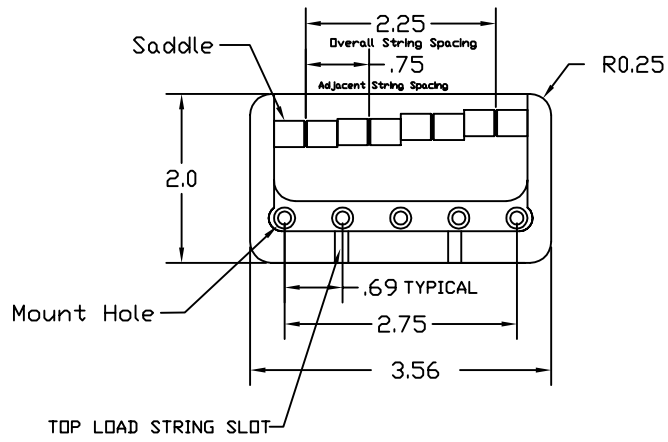

4 String "B" .669

4 String "B" .750 (Fender 5 Mount Hole Pattern)

4 String "B" .750