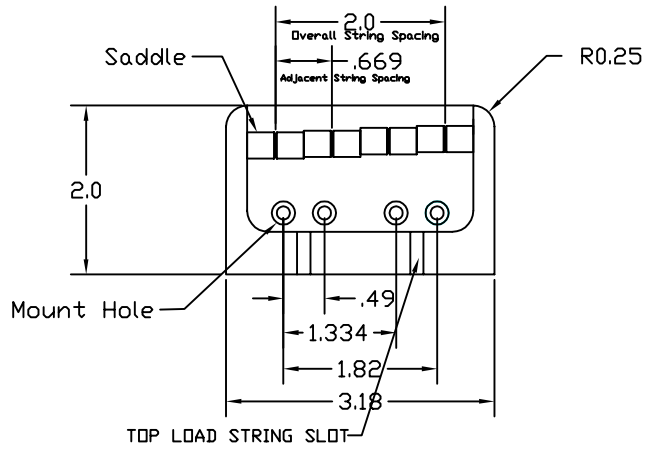

4 String "B" .669

4 String "B" .750 (Fender 5 Mount Hole Pattern)

4 String "B" .750